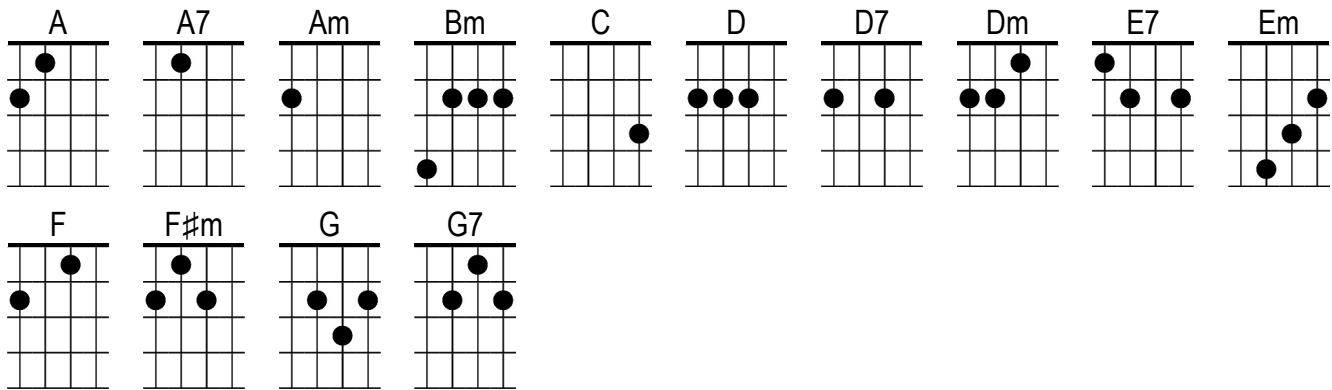

Morning Has Broken

Cat Stevens

Intro

D G A F#m Bm G7 C F C↓

Mornin' has **C** bro-**Dm**ken, **G** like the first **F** morn-**C**in'
 | Blackbird has **Em** spo-**Am**ken, **D7** like the first **G** bird |
C Praise for the **F** sing-|ing, **C** praise for the **Am** morn-**D**in'
G Praise for them **C** spring-**F**ing **G** fresh from the **C** world

F G E7 Am G7 C G7↓

Sweet the rain's **C** new **Dm** fall, **G** sunlit from **F** hea-**C**ven
 | Like the first **Em** dew **Am** fall, **D7** on the first **G** grass |
C Praise for the **F** sweet-|ness **C** of the wet **Am** gar-**D**den
G Sprung in **C** complete-**F**ness **G** where his feet **C** pass

F G E7 Am F#m Bm G D A7 D↓

Mine is the **D** sun**Em**light, **A** mine is the **G** morn-**D**in'
 | Born of the **F#m** one **Bm** light, **E7** Eden saw **A** play |
D Praise with **G** ela-|tion, **D** praise every **Bm** morn-**E7**in'
A God's recre-**D**a-**G**tion **A** on the new **D** day

G A F#m Bm G7 C F C↓

Mornin' has **C** bro-**Dm**ken, **G** like the first **F** morn-**C**in'
 | Blackbird has **Em** spo-**Am**ken, **D7** like the first **G** bird |
C Praise for the **F** sing- | ing, **C** praise for the **Am** morn-**D**in'
G Praise for them **C** spring-**F**ing **G** fresh from the **C** world