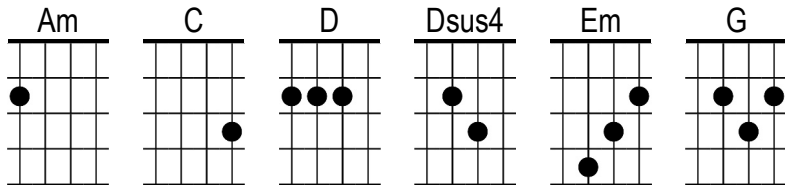

# The One I Love

REM

## Intro

**Em** **D** **Em** | x2

**Em** This one goes out **D** to the one I **Em** love |  
**Em** This one goes out **D** to the one I've **Em** left behind |  
**G** A simple **D** prop to **Am** occupy my **C** time  
**Em** This one goes out **D** to the one I **Em** love |

**Em** Fire **D** **Em** |  
(She's comin' down on her own, now)  
**Em** Fire **D** **Em** |  
(She's comin' down on her own, now)

**Em** This one goes out **D** to the one I **Em** love |  
**Em** This one goes out **D** to the one I've **Em** left behind |  
**G** A simple **D** prop to **Am** occupy my **C** time  
**Em** This one goes out **D** to the one I **Em** love |

**Em** Fire **D** **Em** |  
(She's comin' down on her own, now)

**Em** Fire **D** **Em** |  
(She's comin' down on her own, now)

**Em** Fire **D** **Em** |  
(She's comin' down on her own, now)

**Em** Fire **D** **Em** **Em** ↓  
(She's comin' down on her own, now)