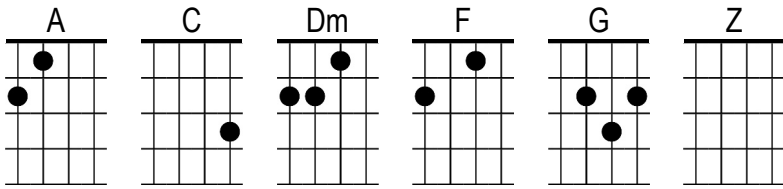

### Riff

E |-----0--1--3---| -1--0-----|-----0-----|-----|  
C | -2-----|-----2--2---| -1--2-----2---| -1---|

**Z** |

**Dm** I see a | red door and I **A** want it painted | black

**Dm** No colors | anymore, I **A** want them to turn | black

**Dm** I see a | line of cars and **A** they're all painted | black

**Dm** With flowers | and my love, both **A** never to come | back

**1/2 Dm** I **1/2 C** see people **1/2 F** turn their **1/2 C** heads and **Dm** quickly look  
a | way

**Dm** I see a | red door and I **A** want it painted | black  
**Dm** No colors | anymore, I **A** want them to turn | black  
**1/2Dm** I **1/2C** see the **1/2F** girls walk **1/2C** by dressed **Dm** in their  
summer | clothes  
**1/2Dm** I **1/2C** have to **1/2F** turn my **1/2C** head un **G**til my darkness **A** goes

### ***Instrumental (with Humming)***

**Dm** I see a | red door and I **A** want it painted | black  
**Dm** No colors | anymore, I **A** want them to turn | black  
**Dm** I see a | red door and I **A** want it painted | black  
**Dm** No colors | anymore, I **A** want them to turn **A**↓ black