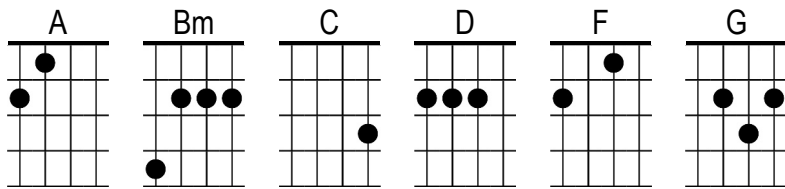

Proud Mary

Creedence Clearwater Revival

Intro

C:DuD	A:u-uDu	C:DuD	A:u-uDu		
C:DuD	A↑	G↓	F↑↑	F↑↓	D↓
D					

D Left a good job in the | city, |
Workin' for The Man every | night and day, |
And I never lost one | minute of sleepin' |
Worryin' 'bout the way things | might have been

Chorus

A Big wheel keep on | turnin'
Bm Proud Mary keep on | burnin'
D Rollin', | rollin', | rollin' on the river |
D Cleaned a lot of plates in | Memphis, |
Pumped a lot of pane down in | New Orleans, |
But I never saw the | good side of the city |
'Til I hitched a ride on a | river boat queen

D If you come down to the | river, |
 Bet you gonna find some | people who live |
 You don't have to worry | 'cause you have no money, |
 People on the river are | happy to give

Repeat Chorus

D Rollin', | rollin', | rollin' on the river |
D Rollin', | rollin', | rollin' on the river |
D Rollin', | rollin', **D**↓ rollin' on the river