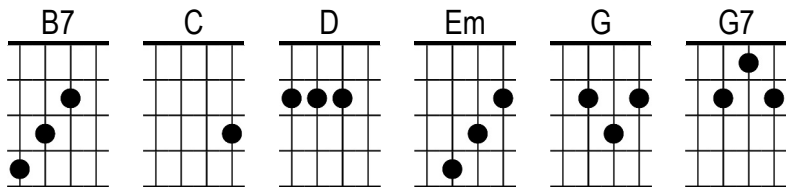

# Sea Of Heartbreak

Don Gibson

**G D**

The **G** lights, in the **Em** harbor **C** don't shine for **D** me  
**G** I'm like a **Em** lost ship **C** a drift on the **D** sea

## Chorus

Sea of a **G** Heartbreak, lost love and **D** loneliness  
Mem'ries of **G** your caress  
So divine **C** I wish that you were mine a **G** gain my dear  
I'm on the **1/2 D** sea of tears **D↓**

Sea of a **G** Heartbreak **1/2 C** **1/2 D**

**G** How did I **Em** lose you? **C** Where did I **D** fail?  
**G** Why did you **Em** leave me **C** always to **D** sail

## Repeat Chorus

Sea of a **G** Heartbreak **G7**

**C** Oh, what I'd give to **G** sail back to shore  
**C** Back to your arms once **B7** more

**G** Come to my **Em** rescue **C** come here to **D** me  
**G** Take me and **Em** keep me **C** away from the **D** sea