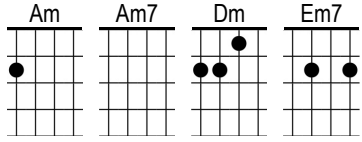

Showdown

ELO

Am | | |

She **Am** cried to the southern wind |
About a **Em7** love that was sure to end |
Every **Dm** dream in her heart was gone |
Headin' for a **Am** showdown |

Am Bad dreamer, what's your name? |
Looks like we're **Em7** ridin' on the same train |
Looks as **Dm** though there'll be more pain |
There's gonna be a **Am** showdown |

Strum "D-duD-du" until single strum

And it's **Em7** rainin' | all over the **Dm** world |
It's **Em7** rainin' | all over the **Dm** world
Em7↓ Tonight, the longest **Am** night |

Am |

She **Am** came to me like a friend |
She **Em7** blew in on a southern wind |
Now my **Dm** heart is turned to stone again |
There's gonna be a **Am** showdown |

Am7 | **Em7** | **Dm** | **Am** |
Am7 | **Em7** | **Dm** | **Am** **Am**↓

Strum "D-duD-du" until single strum

Em7 Rainin' | all over the **Dm** world |
Em7 Rainin' | all over the **Dm** world
Em7↓ The longest **Am** night |

Strum "D-duD-du" until single strum

And it's **Em7** rainin' | all over the **Dm** world |
Em7 Rainin' | all over the **Dm** world
Em7↓ Tonight, the longest **Am** night | |

Am You gotta save me, | girl
| When I'm ready for | save
| Oh, I'm fool for | you
| You gotta save your **Am**↓ soul