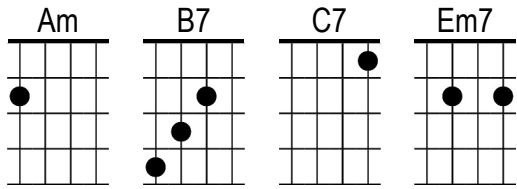

## Traditional

I went **Em7** down to that **B7** St. James In **Em7** firmary |  
| Heard sweet **Am** baby **B7** groan |  
**Em7** Nobody **B7** down there could **Em7** cheer me  
| 'Cause I **C7** knowed that **B7** she'd soon be **Em7** gone |

When I **Em7** got back **B7** to the In **Em7** firmary |  
| All was **Am** still as **B7** night |  
Sweet **Em7** baby on a **B7** long low **Em7** table |  
She was **C7** pale, and so **B7** cold and **Em7** white |

Give me my **Em7** bumps bag **B7** cold and my **Em7** button shoes |  
When you've | laid me **Am** down to **B7** sleep |  
Put these **Em7** old guitar **B7** picks in **Em7** my lapel |  
And set this **C7** old guitar **B7** down by my **Em7** feet |

Went **Em7** down to that **B7** St. James In **Em7** firmary |  
| Heard sweet **Am** baby **B7** groan |  
**Em7** Nobody **B7** down there could **Em7** cheer me  
| 'Cause I **C7** knowed that **B7** she'd soon be **Em7** gone |