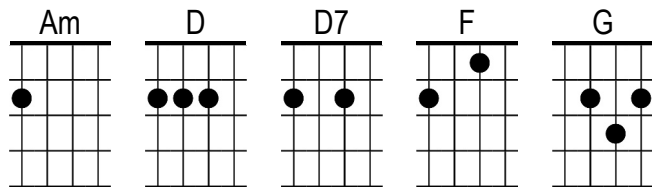

## Riff

A |-----3-3-2-2-0-0-|-----3-3-2-2-0-0-|  
E |-0-0-----|-----0-0-----|

A |-----3-3-2-2-0-0-|-----3-3-2-2-0-0-|  
E |-2-2-----|-----2-2-----|

A |-----3-3-2-2-0-0-|-----3-3-2-2-0-0-|  
E |-1-1-----|-----1-1-----|

## Intro Riff x2

**Am** I wear my | sunglasses at **D7** night  
So I can, | so I can **F** watch you weave then **G** breath your story **Am** lines | |  
And I wear my | sunglasses at **D7** night  
So I can, | so I can **F** keep track of the **G** visions in my **Am** eyes |

### *Repeat Riff x1*

**Am** I wear my | sunglasses at **D7** night  
I wear my | sunglasses at **F** night  
I wear my **G** sunglasses at **Am** night |  
I said to you now

**Am** I wear my | sunglasses at **D7** night  
I wear my | sunglasses at **F** night  
I wear my **G** sunglasses at **Am** night |  
I cry to you