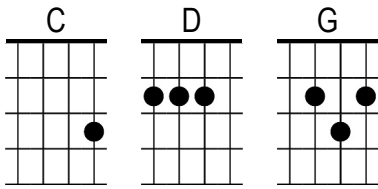

Them Stems

Chris Stapleton

Intro

G | | |

Chorus

This **1/2 G** mornin' I **1/2 D** smoked them **G** stems
Yeah, **C** that's the kinda shape I'm **G** in
I'm in a **C** bad, bad way a **G** gain
'Cause this **1/2 G** mornin' I **1/2 D** smoked them **G** stems
My **1/2 G** dealer, he's **1/2 D** been out of **G** town
And **C** that's really got me **G** down
I **C** hope he ain't up in the **G** pen again
'Cause this **1/2 G** mornin' I **1/2 D** smoked them **G** stems

Repeat Chorus

1/2 G **1/2 D** **G** **C** **G**
C **G** **1/2 G** **1/2 D** **G**

My **1/2 G** baby, she **1/2 D** done said good **G** bye
And **C** all I ever do is **G** cry
There ain't **C** nothin' round the house now to **G** make me grin
'Cause this **1/2 G** mornin' I **1/2 D** smoked them **G** stems

Repeat Chorus

1/2 G **1/2 D** **G** **C** **G**
C **G** **1/2 G** **1/2 D** **G**

I **1/2G** called up this **1/2D** buddy of **G** mine
'Cause we **C** always had a real good **G** time
I was **C** hopin' I could bum a **G** toke off of him
But this **1/2G** mornin' he **1/2D** smoked them **G** stems