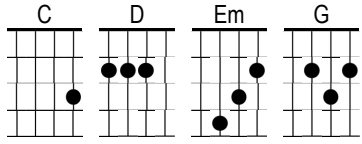

Wagon Wheel

Old Crow Medicine Show

G D Em C G D C |
G D Em C

G Headed down south to the D land of the pines
And I'm Em thumbn' my way into C North Caroline
G Starin' up the road
And D pray to God I see C headlights |

I G made it down the coast in D seventeen hours
Em Pickin' me a bouquet of C dogwood flowers
And I'm a G hopin' for Raleigh
I can D see my baby to Cnight |

Chorus

So G rock me mama like a D wagon wheel
Em Rock me mama any C way you feel
G Hey, D mama C rock me |
G Rock me mama like the D wind and the rain
Em Rock me mama like a C south-bound train
G Hey, D mama C rock me |

G D Em C G D C |

G Runnin' from the cold D up in New England
I was Em born to be a fiddler in an C old-time stringband
My G baby plays the guitar
D I pick a banjo C now |

Oh, the G North country winters keep a D gettin' me now
Lost my Em money playin' poker so I C had to up and leave
But I G ain't a turnin' back
To D livin' that old life no C more |

Repeat Chorus

G D Em C G D C | x2

G Walkin' to the south D out of Roanoke
I caught a Em trucker out of Philly
Had a C nice long toke
But G he's a headed west from the D Cumberland Gap
To C Johnson City, C Tennessee