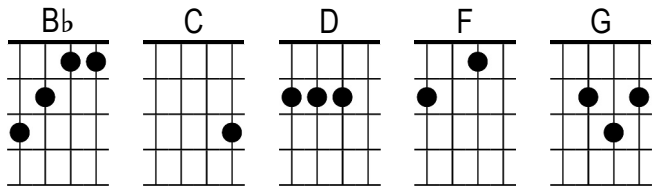

We're An American Band

Grand Funk Railroad

Intro

D Out on the road for | forty days
C Last night in Little Rock **D** put me in a haze |
Sweet, sweet Connie, | doin' her act
She **C** had the whole show and that's a **D** natural fact
G Up all night **D** with Freddie King
C I got to tell you, **D** poker's his thing
G Booze and ladies, **D** keep me right
As **F** long as we can make it to the **G** show tonight

Chorus

We're an **D** American band, | we're an **C** American band |
We're comin' **Bb** to your town, we'll help you **C** party it down
We're an **D** American band |

D Four young chiquitas in **|** Omaha
C Waitin' for the band to re**D**turn from the show **|**
 Feelin' good, feelin' right, it's **|** Saturday night
 The **C** hotel detective, he was **D** outta sight
G Now these fine ladies, **D** they had a plan
C They was out to meet the **D** boys in the band
 They said, **G** "Come on dudes, **D** let's get it on"
 And we pro**F**ceeded to tear that **G** hotel down

Repeat Chorus x2

G D C D G D F G

Repeat Chorus x2

We're an **D** American band, **C** oohu↓
 We're an **D** American band, **C** oohu↓
 We're an **D** American band, **C** oohu↓ **D**↓