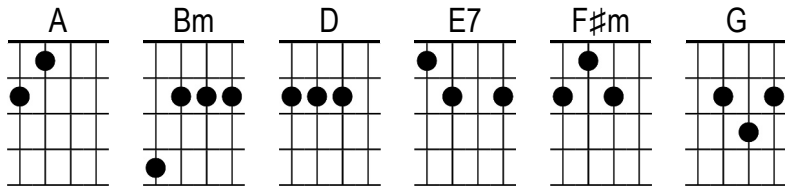

## Intro x4

E | -3--2-----0- |  
C | -----2---- |

or

A | | | |

A Friday night I | crashed your party, | Saturday I | said I'm sorry  
| Sunday came and | trashed me out a E7 gain |  
I was Bm only having | fun, wasn't G hurting any | one  
And we E7 all enjoyed the | weekend for a A change |

I've been A stranded in the | combat zone, I | walked through Bedford | Stay  
alone

Even | rode my motor | cycle in the E7 rain |  
And you Bm told me not to | drive, but I G made it home a | live  
So you E7 said that only | proves that I'm in A sane A↓

You may be E7 right, | I may be A crazy |  
Oh, but it E7 just may be a D lunatic you're F#m lookin' for A↓  
Turn out the E7 light, | don't try to A save me |  
You may be D wrong for all I E7 know, but you may be A right | | |

**A** | | | | | **E7** |  
**Bm** | **G** | **E7** | **A** **A↓**

You may be **E7** right, | I may be **A** crazy |  
Oh, but it **E7** just may be a **D** lunatic you're **F#m** lookin' for **A↓**  
Turn out the **E7** light, | don't try to **A** save me |  
You may be **D** wrong for all I **E7** know, but you may be **A** right |